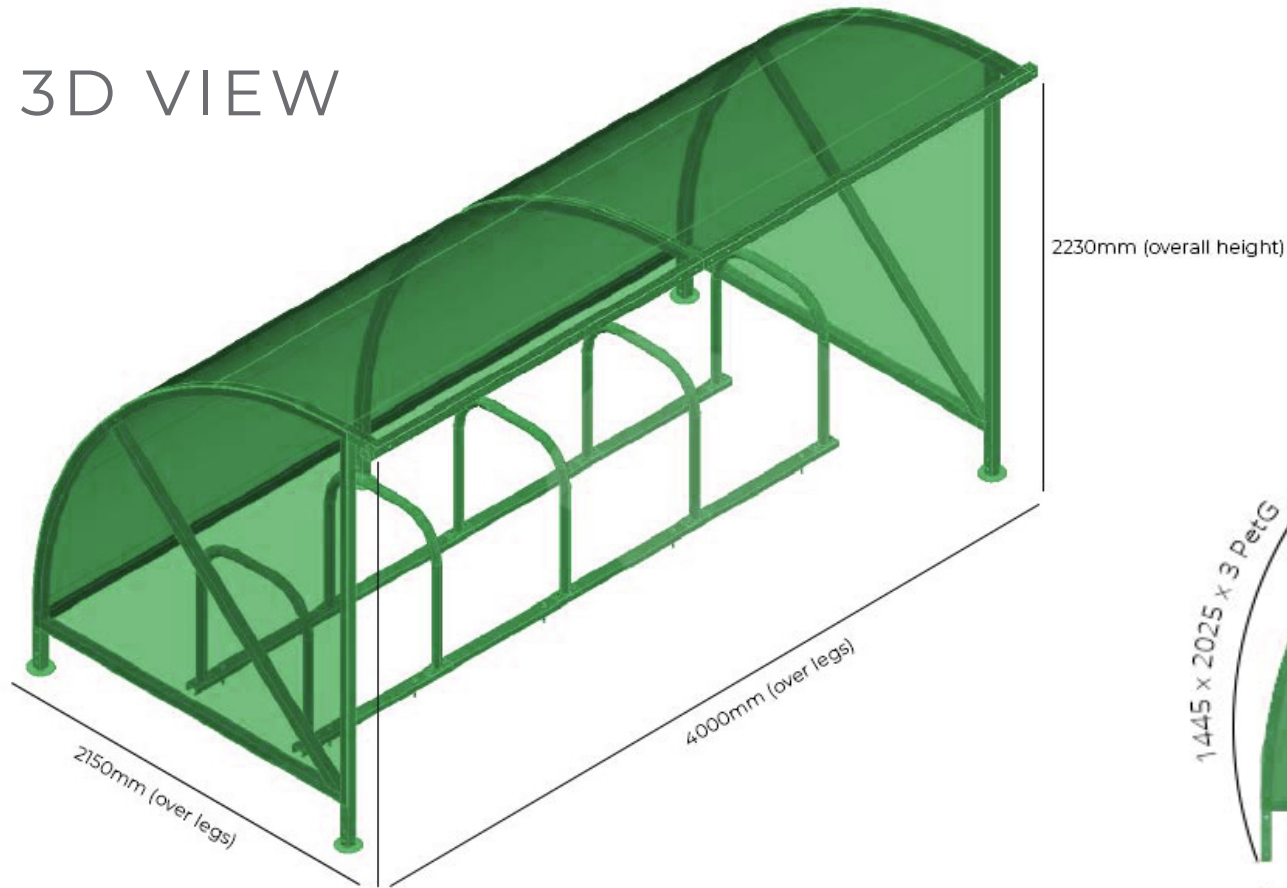

FEATURES

Brief Description

Simple and effective bike storage. The Fortis features a contemporary design and a competitive price.

Key Features

- Cycle shelter frame manufactured from high quality galvanised steel
- Durable 4mm PETG perspex roof and optional side panels
- 4000mm Wide
- Optional perspex end panels available
- Shelters can be linked together to form more storage
- Adjustable feet for easy on-site levelling
- Galvanised steel frame
- Manufactured in the UK

Bike Rack included - suitable for up to 10 bikes

SPECIFICATION

Code	Type	Size	Capacity
5401407	Fortis Cycle Shelter with Cycle Rack	H2251 x W4000 x D2149mm	10 Bikes
5401406	Pair of perspex end panels	Suitable for measurements above	

DETAILS

External Fixing

Internal Fixing

Adjustable Feet

Ref: 5401402 - AO060422

Page 1 of 2

3D VIEW

SIDE VIEW